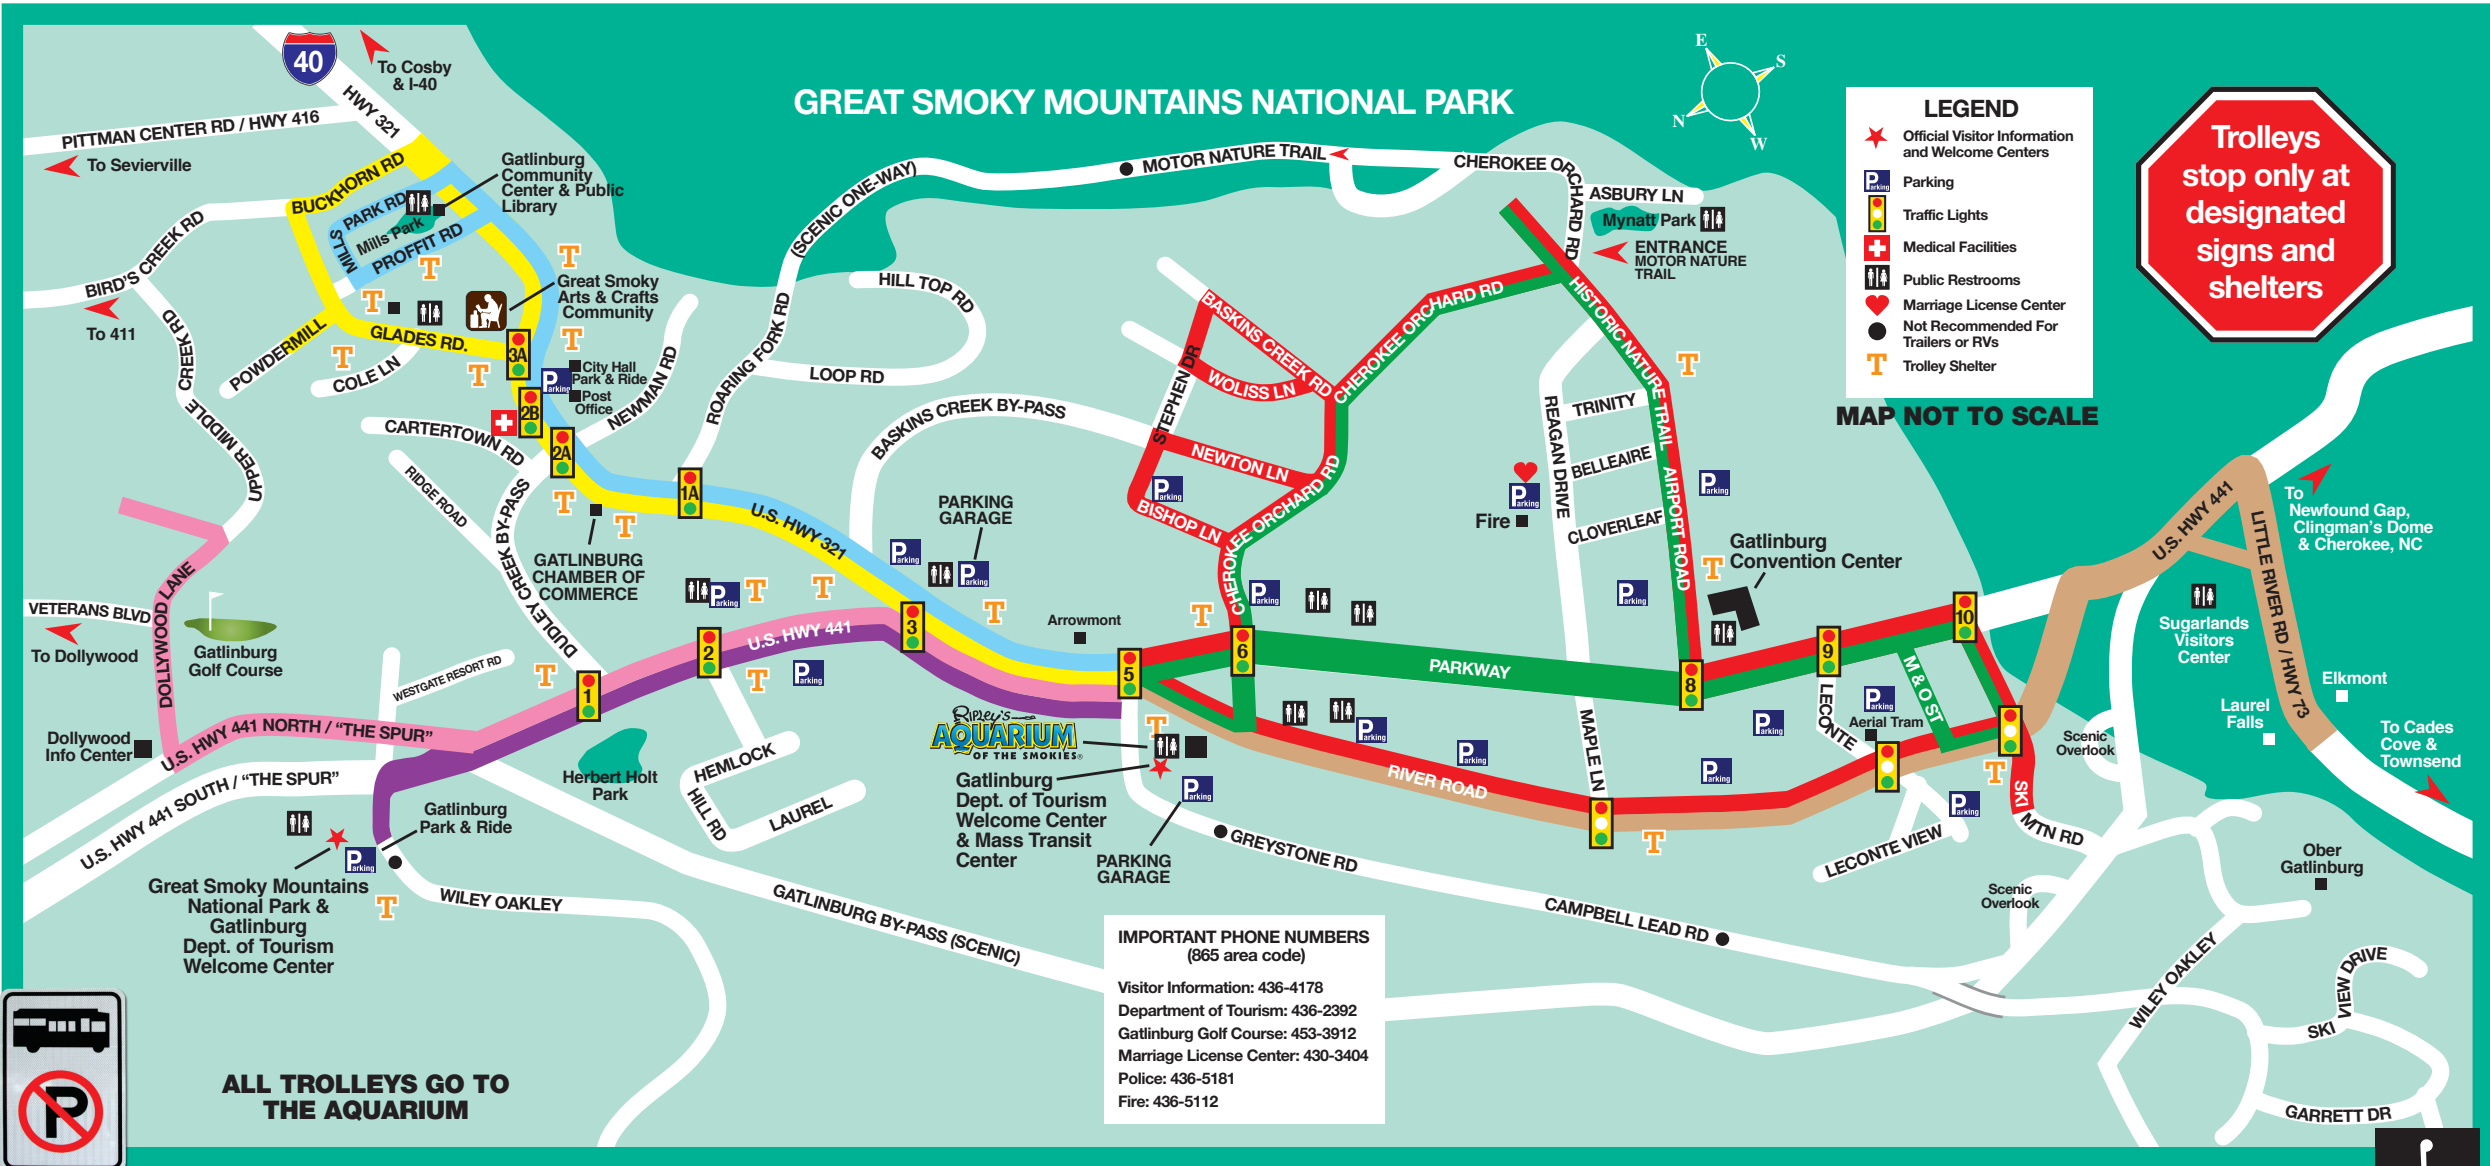

GATLINBURG TROLLEY ROUTES

You can board our trolleys at more than 100 locations throughout the City. Anywhere you see the Street Trolley sign, you're just minutes away from climbing aboard. The Gatlinburg trolleys are identified by route. Look for the signs posted on the front and sides of each trolley to ensure you are on the correct route. Trolleys are handicap accessible. See back for detailed information about Gatlinburg Trolley Routes and operating times, or see real-time map location of Gatlinburg Trolleys by visiting gatlinburg.otvia.com.